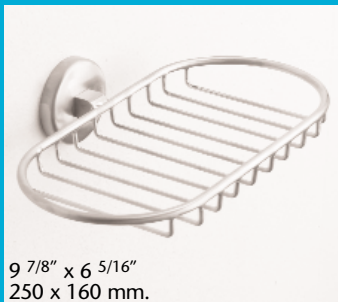

32/23

18"
450 mm.

Finishes: Stainless Steel
Acabados: Inox

LOGICA

30/04

2 5/16"
58 mm.

30/02

7 5/16"
185 mm.

30/11

4 3/8"
110 mm.

30/03

5 5/16"
135 mm.

30/25

6 7/8"
175 mm.

30/14

2 3/4"
70 mm.

30/19

9 7/8" x 6 5/16"
250 x 160 mm.

30/10

23 10/16" x 5 1/2"
600 x 140 mm.

30/15

3 3/16"
80 mm.

30/18

5 1/8"
130 mm.