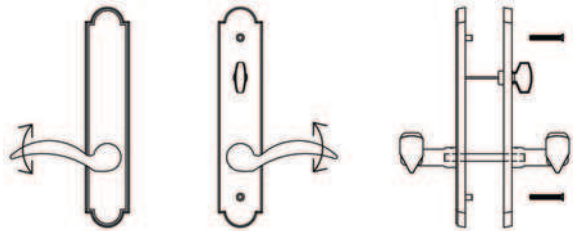

Specification Sheet - Door Configuration #4

Trim and Cylinders for Multi Point Locks

Swinging Patio Door Hardware - Set includes Plates, Handles and Cylinders (where applicable)
 Ashland®, Caradco®, Milgard®, Marvin®, PGT®, Jeldwen® Custom Collection (formerly Pozzi®)

Keyed with American Cylinder (for Active Door, Schlage Keyway, Rekeyable)

1 1/2" x 11" Plates, Product Codes 1411, 1431, 1451, 1471, 1491

2" x 10" Plates, Product Codes 1421, 1441, 1461, 1481, 1401

Non-Keyed, Passage (for Semi-Active Door)

1 1/2" x 11" Plates, Product Codes 1412, 1432, 1452, 1472, 1492

2" x 10" Plates, Product Codes 1422, 1442, 1462, 1482, 1402

Non-Keyed, American Style Thumbturn Inside (for Active Door)

1 1/2" x 11" Plates, Product Codes 1413, 1433, 1453, 1473, 1493

2" x 10" Plates, Product Codes 1423, 1443, 1463, 1483, 1403

Non-Keyed, Fixed Handle Outside, Operating Handle Inside (for Semi-Active Door)

1 1/2" x 11" Plates, Product Codes 1414, 1434, 1454, 1474, 1494