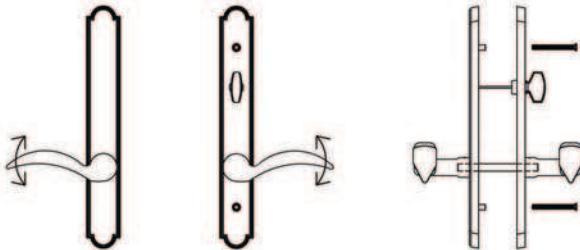

Specification Sheet - Door Configuration #4

Trim and Cylinders for Multi Point Locks

Swinging Patio Door Hardware - Set includes Plates, Handles and Cylinders (where applicable)
 Ashland®, Caradco®, Milgard®, Marvin®, PGT®, Jeldwen® Custom Collection (formerly Pozzi®)

Keyed with American Cylinder (for Active Door, Schlage Keyway, Rekeyable)

1 1/2" x 11" Plates, Product Codes 1411, 1431, 1451, 1471, 1491

2" x 10" Plates, Product Codes 1421, 1441, 1461, 1481, 1401

Non-Keyed, Passage (for Semi-Active Door)

1 1/2" x 11" Plates, Product Codes 1412, 1432, 1452, 1472, 1492

2" x 10" Plates, Product Codes 1422, 1442, 1462, 1482, 1402

Non-Keyed, American Style Thumbturn Inside (for Active Door)

1 1/2" x 11" Plates, Product Codes 1413, 1433, 1453, 1473, 1493

2" x 10" Plates, Product Codes 1423, 1443, 1463, 1483, 1403

Non-Keyed, Fixed Handle Outside, Operating Handle Inside (for Semi-Active Door)

1 1/2" x 11" Plates, Product Codes 1414, 1434, 1454, 1474, 1494