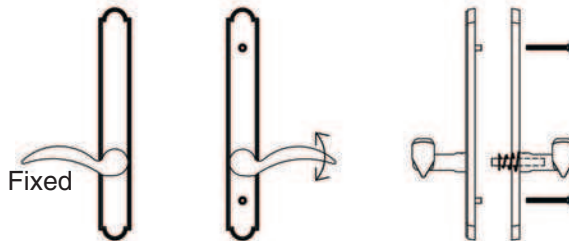

Dummy Pair (for Non-Active Door)

1 1/2" x 11" Plates, Product Codes 1415, 1435, 1455, 1475, 1495

2" x 10" Plates, Product Codes 1425, 1445, 1465, 1485, 1405