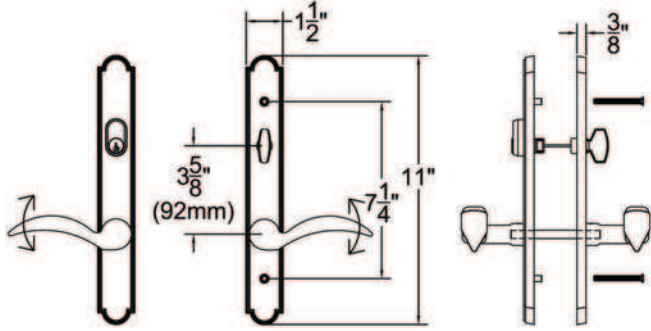

Specification Sheet - Door Configuration #4

Trim and Cylinders for Multi Point Locks

Swinging Patio Door Hardware - Set includes Plates, Handles and Cylinders (where applicable)
 Ashland®, Caradco®, Milgard®, Marvin®, PGT®, Jeldwen® Custom Collection (formerly Pozzi®)

Keyed with American Cylinder (for Active Door, Schlage Keyway, Rekeyable)

1 1/2" x 11" Plates, Product Codes 1411, 1431, 1451, 1471, 1491

2" x 10" Plates, Product Codes 1421, 1441, 1461, 1481, 1401

Non-Keyed, Passage (for Semi-Active Door)

1 1/2" x 11" Plates, Product Codes 1412, 1432, 1452, 1472, 1492

2" x 10" Plates, Product Codes 1422, 1442, 1462, 1482, 1402

Non-Keyed, American Style Thumbturn Inside (for Active Door)

1 1/2" x 11" Plates, Product Codes 1413, 1433, 1453, 1473, 1493

2" x 10" Plates, Product Codes 1423, 1443, 1463, 1483, 1403

Non-Keyed, Fixed Handle Outside, Operating Handle Inside (for Semi-Active Door)

1 1/2" x 11" Plates, Product Codes 1414, 1434, 1454, 1474, 1494