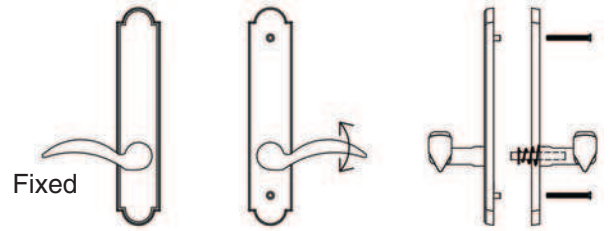

Dummy Pair (for Non-Active Door)

1 1/2" x 11" Plates, Product Codes 1415, 1435, 1455, 1475, 1495

2" x 10" Plates, Product Codes 1425, 1445, 1465, 1485, 1405