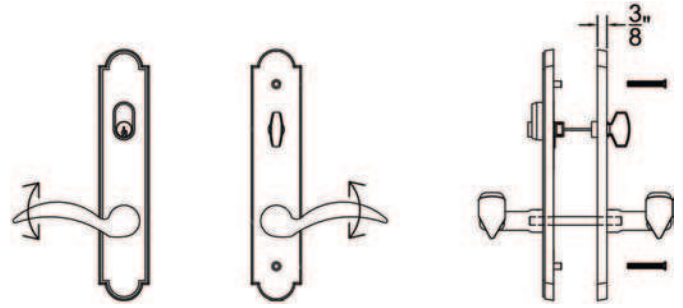

Specification Sheet - Door Configuration #4

Trim and Cylinders for Multi Point Locks

Swinging Patio Door Hardware - Set includes Plates, Handles and Cylinders (where applicable)
 Ashland®, Caradco®, Milgard®, Marvin®, PGT®, Jeldwen® Custom Collection (formerly Pozzi®)

Keyed with American Cylinder (for Active Door, Schlage Keyway, Rekeyable)

1 1/2" x 11" Plates, Product Codes 1411, 1431, 1451, 1471, 1491

2" x 10" Plates, Product Codes 1421, 1441, 1461, 1481, 1401

Non-Keyed, Passage (for Semi-Active Door)

1 1/2" x 11" Plates, Product Codes 1412, 1432, 1452, 1472, 1492

2" x 10" Plates, Product Codes 1422, 1442, 1462, 1482, 1402

Non-Keyed, American Style Thumbturn Inside (for Active Door)

1 1/2" x 11" Plates, Product Codes 1413, 1433, 1453, 1473, 1493

2" x 10" Plates, Product Codes 1423, 1443, 1463, 1483, 1403

Non-Keyed, Fixed Handle Outside, Operating Handle Inside (for Semi-Active Door)

1 1/2" x 11" Plates, Product Codes 1414, 1434, 1454, 1474, 1494