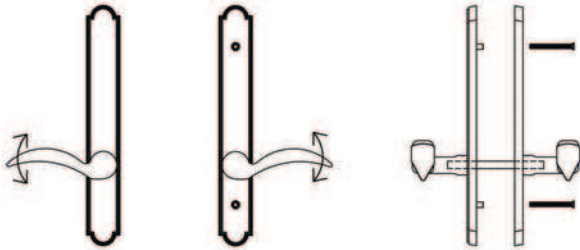

Specification Sheet - Door Configuration #4

Trim and Cylinders for Multi Point Locks

Swinging Patio Door Hardware - Set includes Plates, Handles and Cylinders (where applicable)
 Ashland®, Caradco®, Milgard®, Marvin®, PGT®, Jeldwen® Custom Collection (formerly Pozzi®)

Keyed with American Cylinder (for Active Door, Schlage Keyway, Rekeyable)

1 1/2" x 11" Plates, Product Codes 1411, 1431, 1451, 1471, 1491

2" x 10" Plates, Product Codes 1421, 1441, 1461, 1481, 1401

Non-Keyed, Passage (for Semi-Active Door)

1 1/2" x 11" Plates, Product Codes 1412, 1432, 1452, 1472, 1492

2" x 10" Plates, Product Codes 1422, 1442, 1462, 1482, 1402

Non-Keyed, American Style Thumbturn Inside (for Active Door)

1 1/2" x 11" Plates, Product Codes 1413, 1433, 1453, 1473, 1493

2" x 10" Plates, Product Codes 1423, 1443, 1463, 1483, 1403

Non-Keyed, Fixed Handle Outside, Operating Handle Inside (for Semi-Active Door)

1 1/2" x 11" Plates, Product Codes 1414, 1434, 1454, 1474, 1494