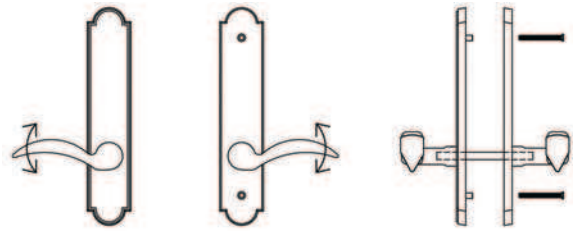

Specification Sheet - Door Configuration #4

Trim and Cylinders for Multi Point Locks

Swinging Patio Door Hardware - Set includes Plates, Handles and Cylinders (where applicable)
 Ashland®, Caradco®, Milgard®, Marvin®, PGT®, Jeldwen® Custom Collection (formerly Pozzi®)

Keyed with American Cylinder (for Active Door, Schlage Keyway, Rekeyable)

1 1/2" x 11" Plates, Product Codes 1411, 1431, 1451, 1471, 1491

2" x 10" Plates, Product Codes 1421, 1441, 1461, 1481, 1401

Non-Keyed, Passage (for Semi-Active Door)

1 1/2" x 11" Plates, Product Codes 1412, 1432, 1452, 1472, 1492

2" x 10" Plates, Product Codes 1422, 1442, 1462, 1482, 1402

Non-Keyed, American Style Thumbturn Inside (for Active Door)

1 1/2" x 11" Plates, Product Codes 1413, 1433, 1453, 1473, 1493

2" x 10" Plates, Product Codes 1423, 1443, 1463, 1483, 1403

Non-Keyed, Fixed Handle Outside, Operating Handle Inside (for Semi-Active Door)

1 1/2" x 11" Plates, Product Codes 1414, 1434, 1454, 1474, 1494