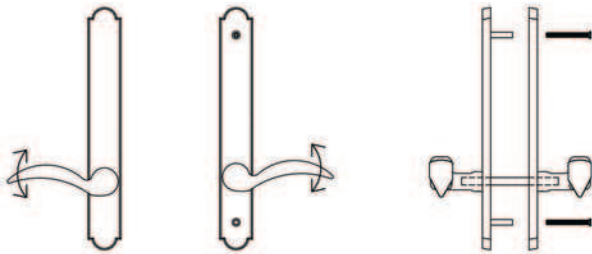

Specification Sheet - Door Configuration #3

Trim and Cylinders for Multi Point Locks

Swinging Patio Door Hardware - Set includes Plates, Handles and Cylinders (where applicable)

Keyed with American Cylinder (for Active Door, Schlage Keyway, Rekeyable)

1 1/2" x 11" Plates, Product Codes 1311, 1331, 1351, 1371, 1391

2" x 10" Plates, Product Codes 1321, 1341, 1361, 1381, 1301

Non-Keyed, Passage (for Semi-Active Door)

1 1/2" x 11" Plates, Product Codes 1312, 1332, 1352, 1372, 1392

2" x 10" Plates, Product Codes 1322, 1342, 1362, 1382, 1302

Non-Keyed, American Style Thumbturn Inside (for Active Door)

1 1/2" x 11" Plates, Product Codes 1313, 1333, 1353, 1373, 1393

2" x 10" Plates, Product Codes 1323, 1343, 1363, 1383, 1303

Non-Keyed, Fixed Handle Outside, Operating Handle Inside (for Semi-Active Door)

1 1/2" x 11" Plates, Product Codes 1314, 1334, 1354, 1374, 1394

2" x 10" Plates, Product Codes 1324, 1344, 1364, 1384, 1304