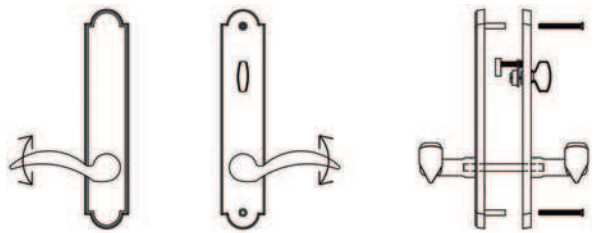

Specification Sheet - Door Configuration #3

Trim and Cylinders for Multi Point Locks

Swinging Patio Door Hardware - Set includes Plates, Handles and Cylinders (where applicable)

Keyed with American Cylinder (for Active Door, Schlage Keyway, Rekeyable)

1 1/2" x 11" Plates, Product Codes 1311, 1331, 1351, 1371, 1391

2" x 10" Plates, Product Codes 1321, 1341, 1361, 1381, 1301

Non-Keyed, Passage (for Semi-Active Door)

1 1/2" x 11" Plates, Product Codes 1312, 1332, 1352, 1372, 1392

2" x 10" Plates, Product Codes 1322, 1342, 1362, 1382, 1302

Non-Keyed, American Style Thumbturn Inside (for Active Door)

1 1/2" x 11" Plates, Product Codes 1313, 1333, 1353, 1373, 1393

2" x 10" Plates, Product Codes 1323, 1343, 1363, 1383, 1303

Non-Keyed, Fixed Handle Outside, Operating Handle Inside (for Semi-Active Door)

1 1/2" x 11" Plates, Product Codes 1314, 1334, 1354, 1374, 1394

2" x 10" Plates, Product Codes 1324, 1344, 1364, 1384, 1304