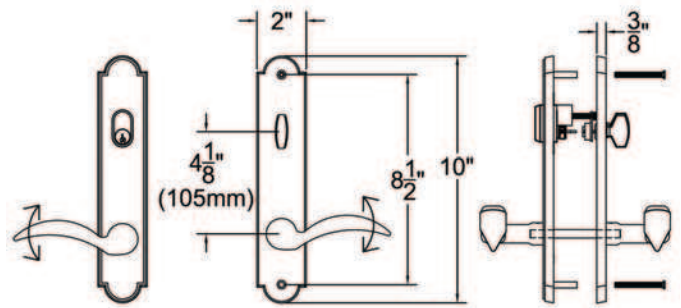

Specification Sheet - Door Configuration #3

Trim and Cylinders for Multi Point Locks

Swinging Patio Door Hardware - Set includes Plates, Handles and Cylinders (where applicable)

Keyed with American Cylinder (for Active Door, Schlage Keyway, Rekeyable)

1 1/2" x 11" Plates, Product Codes 1311, 1331, 1351, 1371, 1391

2" x 10" Plates, Product Codes 1321, 1341, 1361, 1381, 1301

Non-Keyed, Passage (for Semi-Active Door)

1 1/2" x 11" Plates, Product Codes 1312, 1332, 1352, 1372, 1392

2" x 10" Plates, Product Codes 1322, 1342, 1362, 1382, 1302

Non-Keyed, American Style Thumbturn Inside (for Active Door)

1 1/2" x 11" Plates, Product Codes 1313, 1333, 1353, 1373, 1393

2" x 10" Plates, Product Codes 1323, 1343, 1363, 1383, 1303

Non-Keyed, Fixed Handle Outside, Operating Handle Inside (for Semi-Active Door)

1 1/2" x 11" Plates, Product Codes 1314, 1334, 1354, 1374, 1394

2" x 10" Plates, Product Codes 1324, 1344, 1364, 1384, 1304