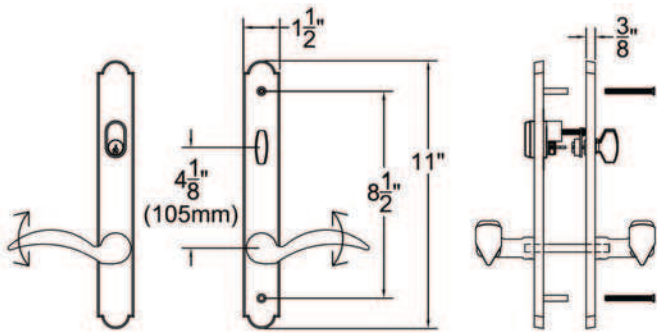

Specification Sheet - Door Configuration #3

Trim and Cylinders for Multi Point Locks

Swinging Patio Door Hardware - Set includes Plates, Handles and Cylinders (where applicable)

Keyed with American Cylinder (for Active Door, Schlage Keyway, Rekeyable)

1 1/2" x 11" Plates, Product Codes 1311, 1331, 1351, 1371, 1391

2" x 10" Plates, Product Codes 1321, 1341, 1361, 1381, 1301

Non-Keyed, Passage (for Semi-Active Door)

1 1/2" x 11" Plates, Product Codes 1312, 1332, 1352, 1372, 1392

2" x 10" Plates, Product Codes 1322, 1342, 1362, 1382, 1302

Non-Keyed, American Style Thumbturn Inside (for Active Door)

1 1/2" x 11" Plates, Product Codes 1313, 1333, 1353, 1373, 1393

2" x 10" Plates, Product Codes 1323, 1343, 1363, 1383, 1303

Non-Keyed, Fixed Handle Outside, Operating Handle Inside (for Semi-Active Door)

1 1/2" x 11" Plates, Product Codes 1314, 1334, 1354, 1374, 1394

2" x 10" Plates, Product Codes 1324, 1344, 1364, 1384, 1304