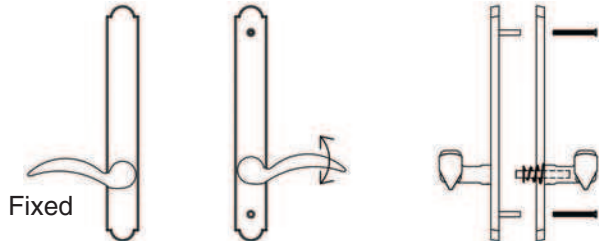

Specification Sheet - Door Configuration #3

Trim and Cylinders for Multi Point Locks

Swinging Patio Door Hardware - Set includes Plates, Handles and Cylinders (where applicable)

Keyed with American Cylinder (for Active Door, Schlage Keyway, Rekeyable)

1 1/2" x 11" Plates, Product Codes 1311, 1331, 1351, 1371, 1391

2" x 10" Plates, Product Codes 1321, 1341, 1361, 1381, 1301

Non-Keyed, Passage (for Semi-Active Door)

1 1/2" x 11" Plates, Product Codes 1312, 1332, 1352, 1372, 1392

2" x 10" Plates, Product Codes 1322, 1342, 1362, 1382, 1302

Non-Keyed, American Style Thumbturn Inside (for Active Door)

1 1/2" x 11" Plates, Product Codes 1313, 1333, 1353, 1373, 1393

2" x 10" Plates, Product Codes 1323, 1343, 1363, 1383, 1303

Non-Keyed, Fixed Handle Outside, Operating Handle Inside (for Semi-Active Door)

1 1/2" x 11" Plates, Product Codes 1314, 1334, 1354, 1374, 1394

2" x 10" Plates, Product Codes 1324, 1344, 1364, 1384, 1304