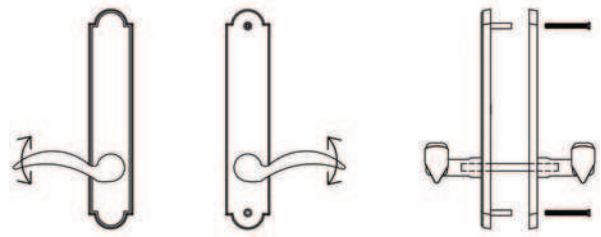

Specification Sheet - Door Configuration #3

Trim and Cylinders for Multi Point Locks

Swinging Patio Door Hardware - Set includes Plates, Handles and Cylinders (where applicable)

Keyed with American Cylinder (for Active Door, Schlage Keyway, Rekeyable)

1 1/2" x 11" Plates, Product Codes 1311, 1331, 1351, 1371, 1391

2" x 10" Plates, Product Codes 1321, 1341, 1361, 1381, 1301

Non-Keyed, Passage (for Semi-Active Door)

1 1/2" x 11" Plates, Product Codes 1312, 1332, 1352, 1372, 1392

2" x 10" Plates, Product Codes 1322, 1342, 1362, 1382, 1302

Non-Keyed, American Style Thumbturn Inside (for Active Door)

1 1/2" x 11" Plates, Product Codes 1313, 1333, 1353, 1373, 1393

2" x 10" Plates, Product Codes 1323, 1343, 1363, 1383, 1303

Non-Keyed, Fixed Handle Outside, Operating Handle Inside (for Semi-Active Door)

1 1/2" x 11" Plates, Product Codes 1314, 1334, 1354, 1374, 1394

2" x 10" Plates, Product Codes 1324, 1344, 1364, 1384, 1304