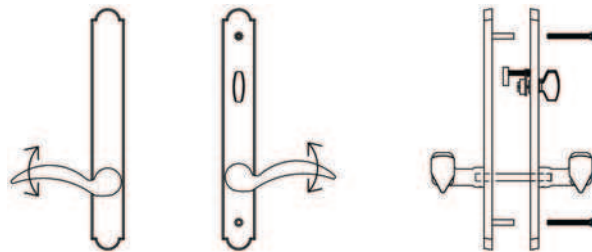

Specification Sheet - Door Configuration #3

Trim and Cylinders for Multi Point Locks

Swinging Patio Door Hardware - Set includes Plates, Handles and Cylinders (where applicable)

Keyed with American Cylinder (for Active Door, Schlage Keyway, Rekeyable)

1 1/2" x 11" Plates, Product Codes 1311, 1331, 1351, 1371, 1391

2" x 10" Plates, Product Codes 1321, 1341, 1361, 1381, 1301

Non-Keyed, Passage (for Semi-Active Door)

1 1/2" x 11" Plates, Product Codes 1312, 1332, 1352, 1372, 1392

2" x 10" Plates, Product Codes 1322, 1342, 1362, 1382, 1302

Non-Keyed, American Style Thumbturn Inside (for Active Door)

1 1/2" x 11" Plates, Product Codes 1313, 1333, 1353, 1373, 1393

2" x 10" Plates, Product Codes 1323, 1343, 1363, 1383, 1303

Non-Keyed, Fixed Handle Outside, Operating Handle Inside (for Semi-Active Door)

1 1/2" x 11" Plates, Product Codes 1314, 1334, 1354, 1374, 1394

2" x 10" Plates, Product Codes 1324, 1344, 1364, 1384, 1304