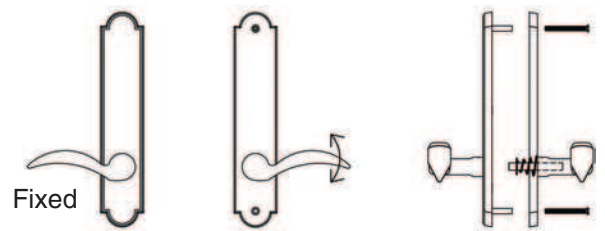

Specification Sheet - Door Configuration #3

Trim and Cylinders for Multi Point Locks

Swinging Patio Door Hardware - Set includes Plates, Handles and Cylinders (where applicable)

Keyed with American Cylinder (for Active Door, Schlage Keyway, Rekeyable)

1 1/2" x 11" Plates, Product Codes 1311, 1331, 1351, 1371, 1391

2" x 10" Plates, Product Codes 1321, 1341, 1361, 1381, 1301

Non-Keyed, Passage (for Semi-Active Door)

1 1/2" x 11" Plates, Product Codes 1312, 1332, 1352, 1372, 1392

2" x 10" Plates, Product Codes 1322, 1342, 1362, 1382, 1302

Non-Keyed, American Style Thumbturn Inside (for Active Door)

1 1/2" x 11" Plates, Product Codes 1313, 1333, 1353, 1373, 1393

2" x 10" Plates, Product Codes 1323, 1343, 1363, 1383, 1303

Non-Keyed, Fixed Handle Outside, Operating Handle Inside (for Semi-Active Door)

1 1/2" x 11" Plates, Product Codes 1314, 1334, 1354, 1374, 1394

2" x 10" Plates, Product Codes 1324, 1344, 1364, 1384, 1304