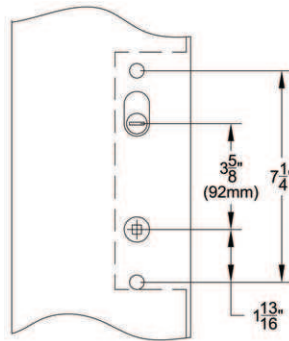

See Configuration #1 for Marvin Integrity® Doors

Sandcast Bronze Arched Plates

Sets with 1 1/2" x 11" Plates

- Keyed with American Cylinder _____ **1411**
- (Schlage® keyway, rekeyable)
- Non-Keyed, Passage _____ **1412**
- Non-Keyed, American Style _____ **1413**
- Thumbturn Inside
- Non-Keyed, Fixed Handle Outside, _____ **1414**
- Operating Handle Inside
- Dummy Pair _____ **1415**

Sets with 2" x 10" Plates

- Keyed with American Cylinder _____ **1421**
- (Schlage® keyway, rekeyable)
- Non-Keyed, Passage _____ **1422**
- Non-Keyed, American Style _____ **1423**
- Thumbturn Inside
- Non-Keyed, Fixed Handle Outside, _____ **1424**
- Operating Handle Inside
- Dummy Pair _____ **1425**

Sets with 2" x 10" Plates

- Keyed with American Cylinder _____ **1461**
- (Schlage® keyway, rekeyable)
- Non-Keyed, Passage _____ **1462**
- Non-Keyed, American Style _____ **1463**
- Thumbturn Inside
- Non-Keyed, Fixed Handle Outside, _____ **1464**
- Operating Handle Inside
- Dummy Pair _____ **1465**

**Handing required.
Key codes may be specified.
Sets fit standard door thickness of 1 3/4", specify if different.**