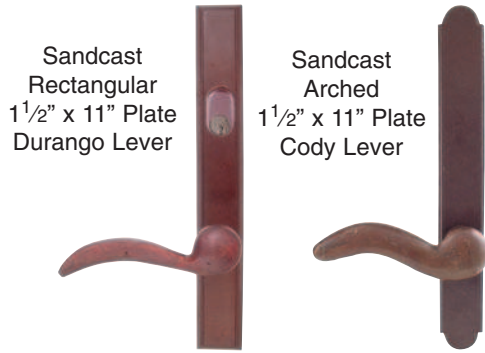

Sandcast Bronze Trim and Cylinders for Multi Point Locks

Swinging Patio Door Hardware - Set includes Plates, Handles and Cylinders (where applicable)

Door Configuration #4

Ashland®, Caradco®, Milgard®, PGT®, Marvin® Jeldwen® Custom Collection (formerly Pozzi®)(2"x10" plates only)

See Configuration #1 for Marvin Integrity® Doors

Sandcast Bronze Arched Plates

Sets with 1 1/2" x 11" Plates

- Keyed with American Cylinder _____ **1411**
- (Schlage® keyway, rekeyable)
- Non-Keyed, Passage _____ **1412**
- Non-Keyed, American Style _____ **1413**
- Thumbturn Inside
- Non-Keyed, Fixed Handle Outside, _____ **1414**
- Operating Handle Inside
- Dummy Pair _____ **1415**

Sets with 2" x 10" Plates

- Keyed with American Cylinder _____ **1421**
- (Schlage® keyway, rekeyable)
- Non-Keyed, Passage _____ **1422**
- Non-Keyed, American Style _____ **1423**
- Thumbturn Inside
- Non-Keyed, Fixed Handle Outside, _____ **1424**
- Operating Handle Inside
- Dummy Pair _____ **1425**

Sandcast Bronze Rectangular Plates

Sets with 1 1/2" x 11" Plates

- Keyed with American Cylinder _____ **1451**
- (Schlage® keyway, rekeyable)
- Non-Keyed, Passage _____ **1452**
- Non-Keyed, American Style _____ **1453**
- Thumbturn Inside
- Non-Keyed, Fixed Handle Outside, _____ **1454**
- Operating Handle Inside
- Dummy Pair _____ **1455**