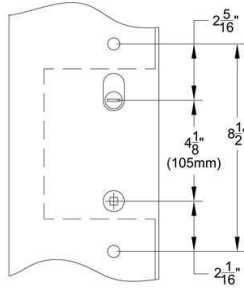

Sandcast Bronze Trim and Cylinders for Multi Point Locks

Swinging Patio Door Hardware - Set includes Plates, Handles and Cylinders (where applicable)

Door Configuration #3

Sandcast Bronze Arched Plates

Sets with 1 1/2" x 11" Plates

Sets with 2" x 10" Plates

- Keyed with American Cylinder _____ **1321**
- (Schlage® keyway, rekeyable)
- Non-Keyed, Passage _____ **1322**
- Non-Keyed, American Style _____ **1323**
- Thumbturn Inside
- Non-Keyed, Fixed Handle Outside, _____ **1324**
- Operating Handle Inside
- Dummy Pair _____ **1325**

Sets with 2" x 10" Plates

- Keyed with American Cylinder _____ **1361**
- (Schlage® keyway, rekeyable)
- Non-Keyed, Passage _____ **1362**
- Non-Keyed, American Style _____ **1363**
- Thumbturn Inside
- Non-Keyed, Fixed Handle Outside, _____ **1364**
- Operating Handle Inside
- Dummy Pair _____ **1365**