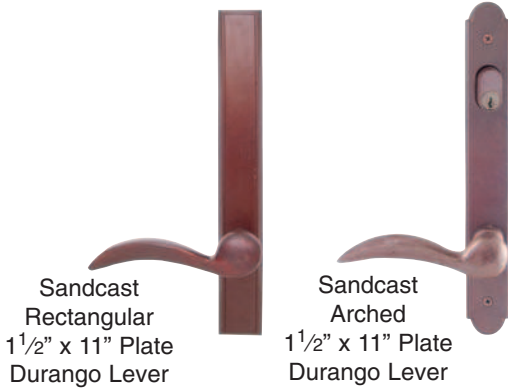

Sandcast Bronze Trim and Cylinders for Multi Point Locks

Swinging Patio Door Hardware - Set includes Plates, Handles and Cylinders (where applicable)

Door Configuration #3

Sandcast Bronze Arched Plates

Sets with 1 1/2" x 11" Plates

- Keyed with American Cylinder _____ **1311**
- (Schlage® keyway, rekeyable)
- Non-Keyed, Passage _____ **1312**
- Non-Keyed, American Style _____ **1313**
- Thumbturn Inside
- Non-Keyed, Fixed Handle Outside, _____ **1314**
- Operating Handle Inside
- Dummy Pair _____ **1315**

Sets with 2" x 10" Plates

- Keyed with American Cylinder _____ **1321**
- (Schlage® keyway, rekeyable)
- Non-Keyed, Passage _____ **1322**
- Non-Keyed, American Style _____ **1323**
- Thumbturn Inside
- Non-Keyed, Fixed Handle Outside, _____ **1324**
- Operating Handle Inside
- Dummy Pair _____ **1325**

Sandcast Bronze Rectangular Plates

Sets with 1 1/2" x 11" Plates

- Keyed with American Cylinder _____ **1351**
- (Schlage® keyway, rekeyable)
- Non-Keyed, Passage _____ **1352**
- Non-Keyed, American Style _____ **1353**
- Thumbturn Inside
- Non-Keyed, Fixed Handle Outside, _____ **1354**
- Operating Handle Inside
- Dummy Pair _____ **1355**