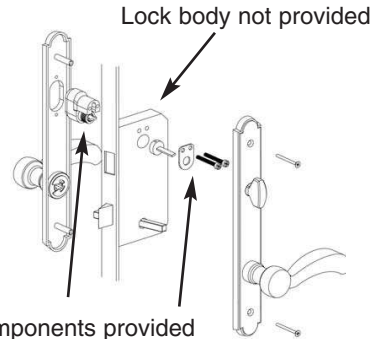

Sandcast Bronze Trim and Cylinders for Multi Point Locks

Swinging Patio Door Hardware - Set includes Plates, Handles and Cylinders (where applicable)

Door Configuration #3

Sandcast Bronze Arched Plates

Sets with 1 1/2" x 11" Plates

- Keyed with American Cylinder _____ **1311**
- (Schlage® keyway, rekeyable)
- Non-Keyed, Passage _____ **1312**
- Non-Keyed, American Style _____ **1313**
- Thumbturn Inside
- Non-Keyed, Fixed Handle Outside, _____ **1314**
- Operating Handle Inside
- Dummy Pair _____ **1315**

Sets with 2" x 10" Plates

- Keyed with American Cylinder _____ **1321**
- (Schlage® keyway, rekeyable)
- Non-Keyed, Passage _____ **1322**
- Non-Keyed, American Style _____ **1323**
- Thumbturn Inside
- Non-Keyed, Fixed Handle Outside, _____ **1324**
- Operating Handle Inside
- Dummy Pair _____ **1325**