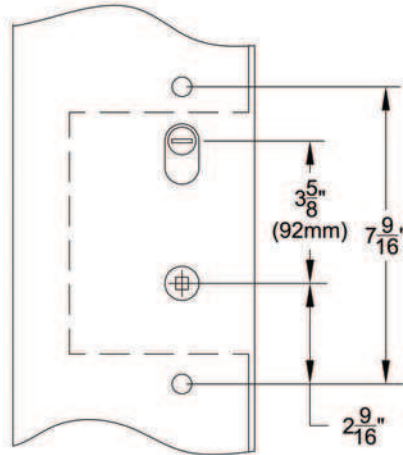

## Door Configuration #2

G-U®, Eagle®, BiltBest®, Hurd® (Energy Save Line)

Tuscany  
1 1/2" x 11" Plate  
Padua Lever

Tuscany  
2" x 10" Plate  
Medici Lever

Tuscany  
2" x 10" Plate  
Octagon Lever

**Handing required.**  
**Key codes may be specified.**  
**Sets fit standard door thickness of 1 3/4", specify if different.**