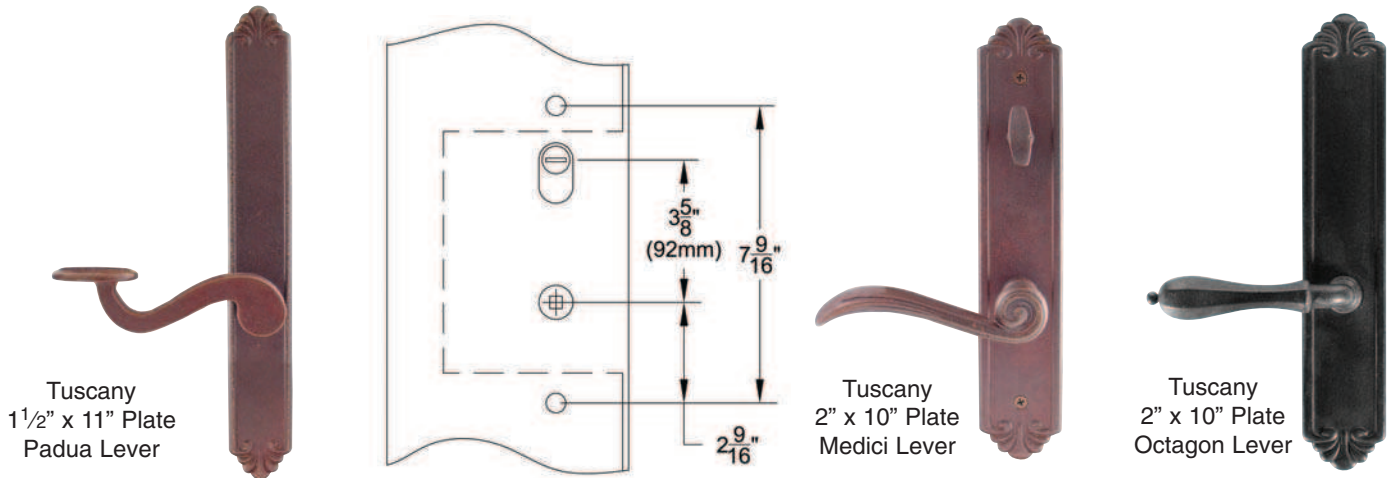

# Lost Wax Cast Bronze Trim and Cylinders for Multi Point Locks

Swinging Patio Door Hardware - Set includes Plates, Handles and Cylinders (where applicable)

## Door Configuration #2

G-U®, Eagle®, BiltBest®, Hurd® (Energy Save Line)

Tuscany  
1 1/2" x 11" Plate  
Padua Lever

Tuscany  
2" x 10" Plate  
Medici Lever

Tuscany  
2" x 10" Plate  
Octagon Lever

### Lost Wax Cast Bronze Plates

	Product Code	Specify Lever Style And Handing	Finish	List Price
<b>Sets with 1 1/2" x 11" Plates</b>				
• Keyed with American Cylinder (Schlage® keyway, rekeyable)	1231	Medici Napoli Octagon Padua or Art Nouveau Lever  (LH/RH)	Deep Burgundy (DB) Medium Bronze(MB) Silver Patina (SP) Flat Black (FB)	<b>\$138<sup>60</sup></b>
• Non-Keyed, Passage	1232			
• Non-Keyed, American Style Thumbturn Inside	1233			
• Non-Keyed, Fixed Handle Outside, Operating Handle Inside	1234			
• Dummy Pair	1235			
<b>Sets with 2" x 10" Plates</b>				
• Keyed with American Cylinder (Schlage® keyway, rekeyable)	1241	Medici Napoli Octagon Padua or Art Nouveau Lever  (LH/RH)	Deep Burgundy (DB) Medium Bronze(MB) Silver Patina (SP) Flat Black (FB)	<b>\$138<sup>60</sup></b>
• Non-Keyed, Passage	1242			
• Non-Keyed, American Style Thumbturn Inside	1243			
• Non-Keyed, Fixed Handle Outside, Operating Handle Inside	1244			
• Dummy Pair	1245			

**Handing required.**  
**Key codes may be specified.**  
**Sets fit standard door thickness of 1 3/4", specify if different.**