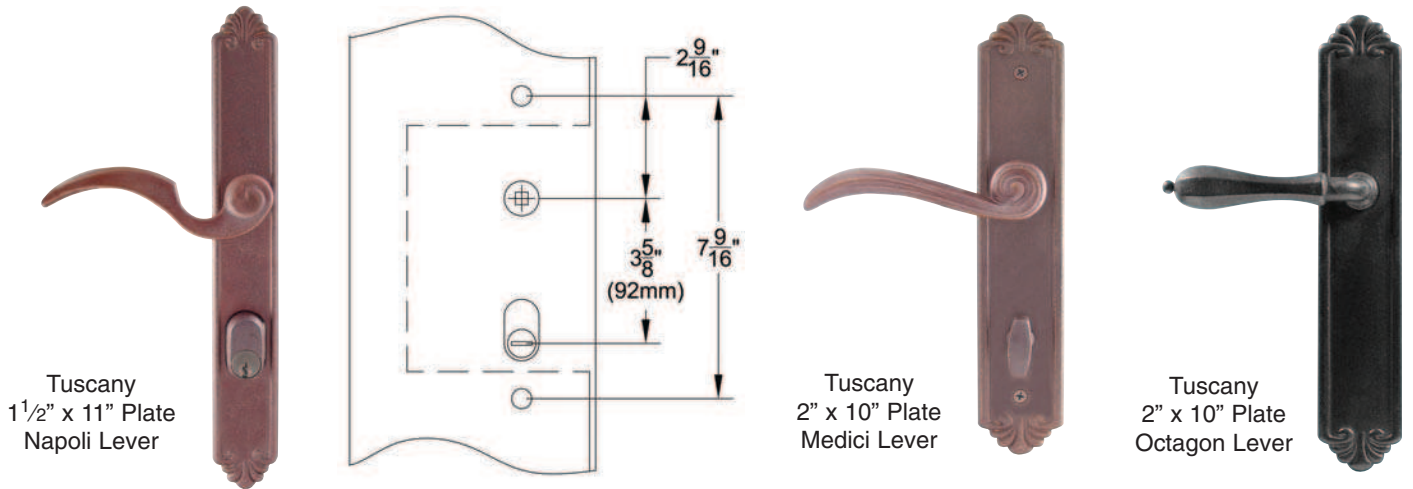

Lost Wax Cast Bronze Trim and Cylinders for Multi Point Locks

Swinging Patio Door Hardware - Set includes Plates, Handles and Cylinders (where applicable)

Door Configuration #1

G-U®, Marvin Integrity®, KML by Andersen®, Atrium®, Superior®

Lost Wax Cast Bronze Plates

	Product Code	Specify Lever Style And Handing	Finish	List Price
Sets with 1 1/2" x 11" Plates				
• Keyed with American Cylinder (Schlage® keyway, rekeyable)	1131	Medici Napoli Octagon Padua or Art Nouveau Lever (LH/RH)	Deep Burgundy (DB) Medium Bronze (MB) Silver Patina (SP) Flat Black (FB)	\$138⁶⁰
• Non-Keyed, Passage	1132			
• Non-Keyed, American Style Thumbturn Inside	1133			
• Non-Keyed, Fixed Handle Outside, Operating Handle Inside	1134			
• Dummy Pair	1135			
Sets with 2" x 10" Plates				
• Keyed with American Cylinder (Schlage® keyway, rekeyable)	1141	Medici Napoli Octagon Padua or Art Nouveau Lever (LH/RH)	Deep Burgundy (DB) Medium Bronze (MB) Silver Patina (SP) Flat Black (FB)	\$138⁶⁰
• Non-Keyed, Passage	1142			
• Non-Keyed, American Style Thumbturn Inside	1143			
• Non-Keyed, Fixed Handle Outside, Operating Handle Inside	1144			
• Dummy Pair	1145			

Handing required.
Key codes may be specified.
Sets fit standard door thickness of 1 3/4", specify if different.