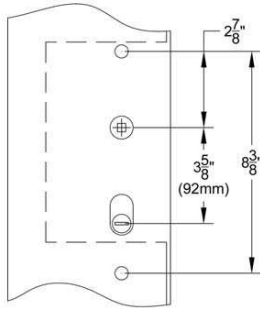

## Door Configuration #6

Pella®

Brass Concord  
1 1/2" x 11" Plate  
Cortina Lever

Brass Petal  
1 1/2" x 11" Plate  
Elan Lever

Brass Concord  
2" x 10" Plate  
Milano Lever

Brass Petal  
2" x 10" Plate  
Lafayette Lever

**Handing required.**  
**Key codes may be specified.**  
**Sets fit standard door thickness of 1 3/4", specify if different.**