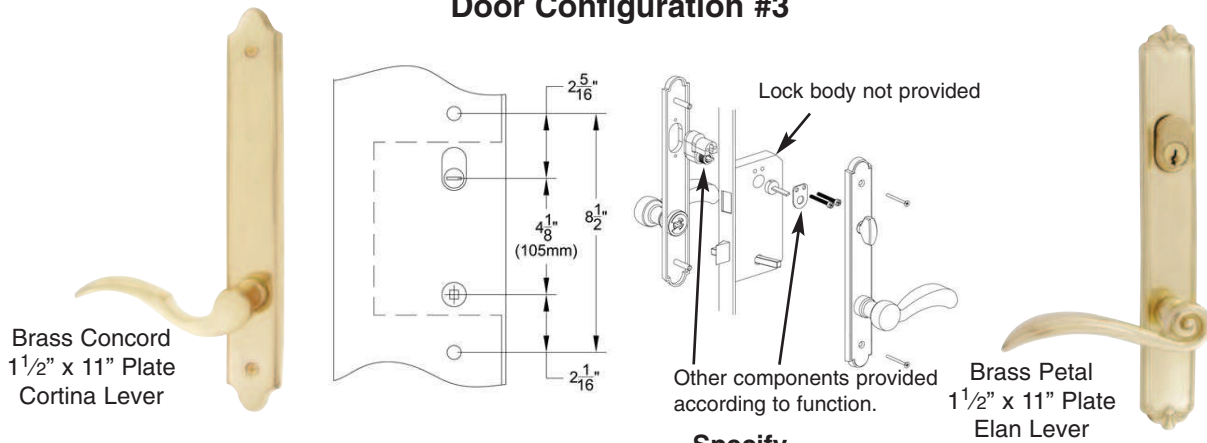

Brass Trim and Cylinders for Multi Point Locks

Swinging Patio Door Hardware - Set includes Plates, Handles and Cylinders (where applicable)

Door Configuration #3

Brass Plates, Concord Style

Sets with 1 1/2" x 11" Plates

- Keyed with American Cylinder _____ **1371**
- (Schlage® keyway, rekeyable)
- Non-Keyed, Passage _____ **1372**
- Non-Keyed, American Style _____ **1373**
- Thumbturn Inside
- Non-Keyed, Fixed Handle Outside, _____ **1374**
- Operating Handle Inside
- Dummy Pair _____ **1375**

Sets with 2" x 10" Plates

- Keyed with American Cylinder _____ **1381**
- (Schlage® keyway, rekeyable)
- Non-Keyed, Passage _____ **1382**
- Non-Keyed, American Style _____ **1383**
- Thumbturn Inside
- Non-Keyed, Fixed Handle Outside, _____ **1384**
- Operating Handle Inside
- Dummy Pair _____ **1385**

Brass Plates, Petal Style

Sets with 1 1/2" x 11" Plates

- Keyed with American Cylinder _____ **1391**
- (Schlage® keyway, rekeyable)
- Non-Keyed, Passage _____ **1392**
- Non-Keyed, American Style _____ **1393**
- Thumbturn Inside
- Non-Keyed, Fixed Handle Outside, _____ **1394**
- Operating Handle Inside
- Dummy Pair _____ **1395**