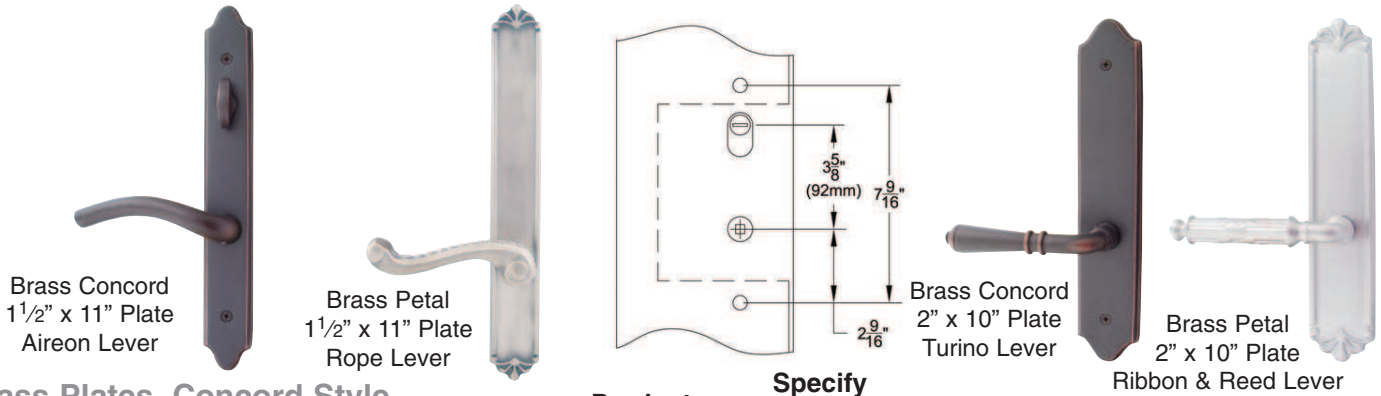

Brass Trim and Cylinders for Multi Point Locks

Swinging Patio Door Hardware - Set includes Plates, Handles and Cylinders (where applicable)

Door Configuration #2

G-U®, Eagle®, BiltBest®, Hurd® (Energy Save Line)

Brass Plates, Concord Style

Sets with 1 1/2" x 11" Plates

- Keyed with American Cylinder _____ **1271**
- (Schlage® keyway, rekeyable)
- Non-Keyed, Passage _____ **1272**
- Non-Keyed, American Style _____ **1273**
- Thumbturn Inside
- Non-Keyed, Fixed Handle Outside, _____ **1274**
- Operating Handle Inside
- Dummy Pair _____ **1275**

Sets with 2" x 10" Plates

- Keyed with American Cylinder _____ **1281**
- (Schlage® keyway, rekeyable)
- Non-Keyed, Passage _____ **1282**
- Non-Keyed, American Style _____ **1283**
- Thumbturn Inside
- Non-Keyed, Fixed Handle Outside, _____ **1284**
- Operating Handle Inside
- Dummy Pair _____ **1285**

Brass Plates, Petal Style

Sets with 1 1/2" x 11" Plates

- Keyed with American Cylinder _____ **1291**
- (Schlage® keyway, rekeyable)
- Non-Keyed, Passage _____ **1292**
- Non-Keyed, American Style _____ **1293**
- Thumbturn Inside
- Non-Keyed, Fixed Handle Outside, _____ **1294**
- Operating Handle Inside
- Dummy Pair _____ **1295**