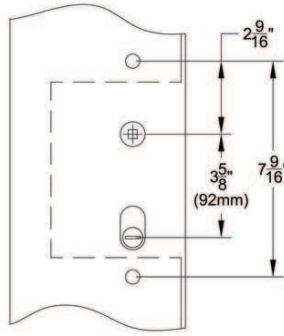

## Door Configuration #1

G-U®, Marvin Integrity®, KML by Andersen®, Atrium®, Superior®

Brass Concord  
1 1/2" x 11" Plate  
Cortina Lever

Brass Petal  
1 1/2" x 11" Plate  
Elan Lever

Brass Concord  
2" x 10" Plate  
Milano Lever

Brass Petal  
2" x 10" Plate  
Lafayette Lever