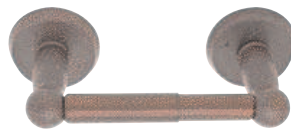

# Bronze Bath Accessories

Coordinate bath accessories and door hardware with these cast bronze accessories. There are two groups of products to choose from, Sandcast Bronze in simple, undecorated forms and Tuscany Bronze (Lost Wax Casting), with more elaborate design details

Sandcast Bronze Towel Bar  
with Type 1 Rosettes  
Flat Black

## Towel Bars

Description	Product Code	Rosette	Finish	List Price
Towel Bar 18" —	230211	Type 1	Deep Burgundy (DB)	— <b>\$72.00</b>
Towel Bar 24" —	230212		Medium Bronze (MB)	— <b>\$80.00</b>
Towel Bar 30" —	230213		Silver Patina (SP)	— <b>\$86.00</b>
			Flat Black (FB)	— <b>\$86.00</b>
Towel Bar 18" —	230221	Type 2	Deep Burgundy (DB)	— <b>\$72.00</b>
Towel Bar 24" —	230222		Medium Bronze (MB)	— <b>\$80.00</b>
Towel Bar 30" —	230223		Silver Patina (SP)	— <b>\$86.00</b>
			Flat Black (FB)	— <b>\$86.00</b>
Towel Bar 18" —	230231	Type 3	Deep Burgundy (DB)	— <b>\$72.00</b>
Towel Bar 24" —	230232		Medium Bronze (MB)	— <b>\$80.00</b>
Towel Bar 30" —	230233		Silver Patina (SP)	— <b>\$86.00</b>
			Flat Black (FB)	— <b>\$86.00</b>

Sandcast Bronze Rosettes

Type 1    Type 2    Type 3

Sandcast Bronze Bar Style Paper Holder  
with Type 1 Rosette  
Medium Bronze

Sandcast Bronze Spring Rod Style Paper Holder  
with Type 2 Rosettes  
Deep Burgundy