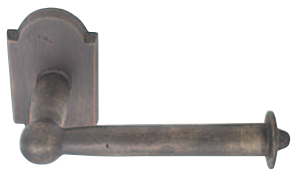

# Bronze Bath Accessories

Coordinate bath accessories and door hardware with these cast bronze accessories. There are two groups of products to choose from, Sandcast Bronze in simple, undecorated forms and Tuscany Bronze (Lost Wax Casting), with more elaborate design details

Sandcast Bronze Towel Bar  
with Type 1 Rosettes  
Flat Black

## Towel Bars

Description	Product Code	Rosette	Finish	List Price
Towel Bar 18" —	230211	Type 1	Deep Burgundy (DB)	— <b>\$72.00</b>
Towel Bar 24" —	230212		Medium Bronze (MB)	— <b>\$80.00</b>
Towel Bar 30" —	230213		Silver Patina (SP)	— <b>\$86.00</b>
			Flat Black (FB)	— <b>\$86.00</b>
Towel Bar 18" —	230221	Type 2	Deep Burgundy (DB)	— <b>\$72.00</b>
Towel Bar 24" —	230222		Medium Bronze (MB)	— <b>\$80.00</b>
Towel Bar 30" —	230223		Silver Patina (SP)	— <b>\$86.00</b>
			Flat Black (FB)	— <b>\$86.00</b>
Towel Bar 18" —	230231	Type 3	Deep Burgundy (DB)	— <b>\$72.00</b>
Towel Bar 24" —	230232		Medium Bronze (MB)	— <b>\$80.00</b>
Towel Bar 30" —	230233		Silver Patina (SP)	— <b>\$86.00</b>
			Flat Black (FB)	— <b>\$86.00</b>

Sandcast Bronze Rosettes

Type 1    Type 2    Type 3

Sandcast Bronze Bar Style Paper Holder  
with Type 1 Rosette  
Medium Bronze

Sandcast Bronze Spring Rod Style Paper Holder  
with Type 2 Rosettes  
Deep Burgundy