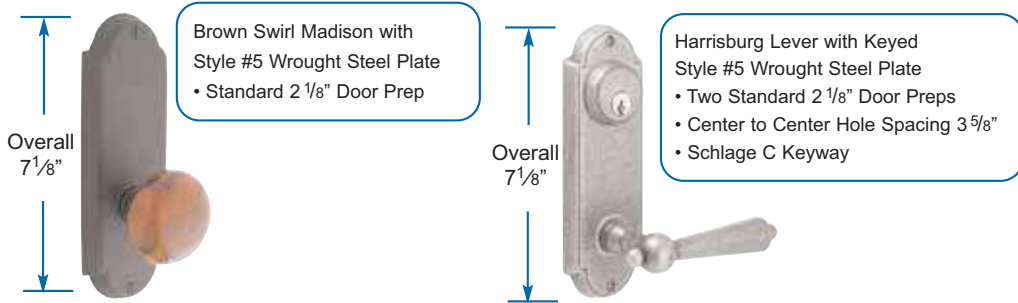

WROUGHT STEEL SIDEPLATE LOCKSETS #5 STYLE

Complete set includes Latch and Strike Plate

Decorative Plate Locks

Order any Wrought Steel Knob or Lever with Style #5 Plates

Non-Keyed

(complete latchset)

Function	Product Code	Wrought Steel Knob or Lever Style	Finish	List Price
Passage	7105	Refer to P5 ▼ ▼ ▼	Satin Steel (SS)	\$116.00
Privacy	7205		Flat Black (FB)	
Dummy Pair	7055		Rust (R)	

3 5/8" Center to Center- Keyed

(complete lockset)

Passage/Single Keyed	7010	Refer to P5 ▼ ▼ ▼	Satin Steel (SS)	\$130.00
Passage/Double Keyed	7011		Flat Black (FB)	
Dummy Pair	7015		Rust (R)	

Standard latch is 2 3/8" backset. Specify 2 3/4" backset if required.
Handing Required for Keyed Leversets.