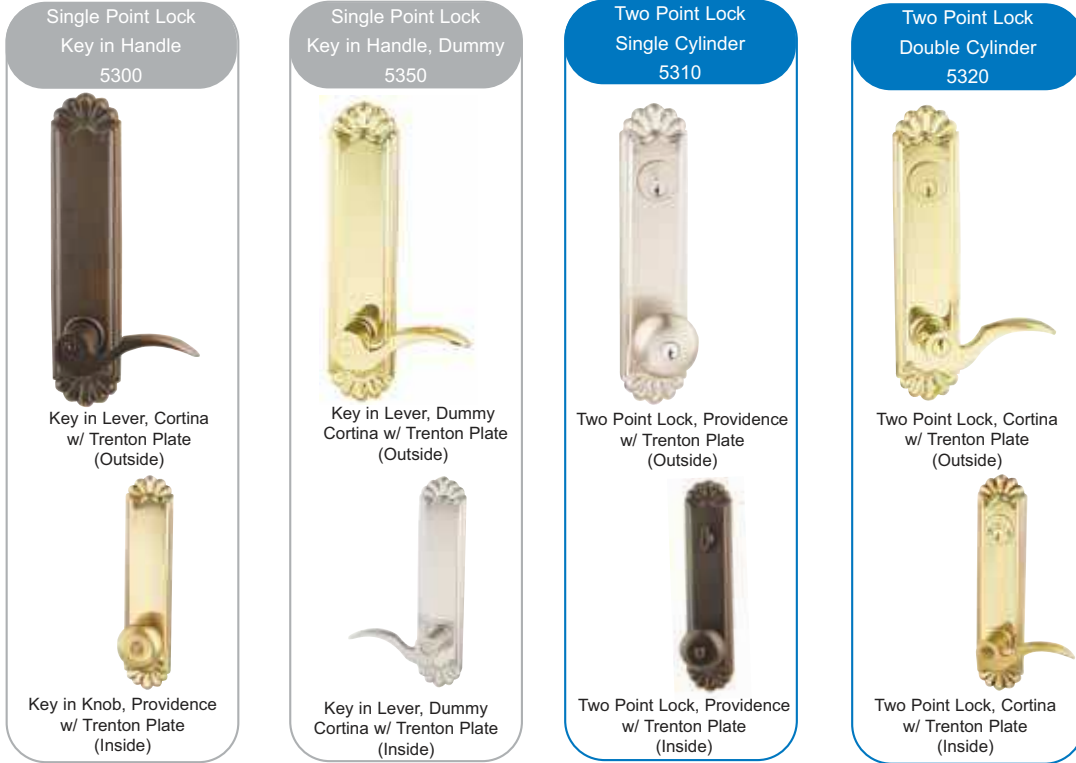

## SINGLE POINT & TWO POINT LOCKS WITH TRENTON PLATES

- Schlage C Keyway
- Standard Door Prep and Installation
- Door Prep 5½" C-To-C
- Includes Latch and Strike Plate

### Knobsets with Decorative Plates

Description	Product Code	Knob Style	Finish	List Price
Key in Knob with Decorative Plate	5300	Egg Knob (E) Providence Knob (P) Rope Knob (RK) Waverly Knob (W)	French Antique (US7)	\$154.00
Key in Knob, Dummy with Decorative Plate	5350		Oil Rubbed Bronze (US10B)	
Two Point Lock Single Cylinder	5310		Satin Nickel (US15)	\$176.00
Two Point Lock Double Cylinder	5320		Pewter (US15A)	
			Polished Chrome (US26)	
			PVD-Lifetime	

### Leversets with Decorative Plates

Description	Product Code	Lever Style	Finish	List Price
Key in Lever with Decorative Plate	5300	Cortina Lever (C) Rope Lever (RL)	French Antique (US7)	\$154.00
Key in Lever, Dummy with Decorative Plate	5350		Oil Rubbed Bronze (US10B)	
Two Point Lock Single Cylinder	5310		Satin Nickel (US15)	\$176.00
Two Point Lock Double Cylinder	5320		Pewter (US15A)	
			Polished Chrome (US26)	
			PVD-Lifetime	

Standard latch is 2¾" backset. Specify 2¾" backset if required.  
 Handing Required for leversets.

**Cross Reference** Page  
 Key & Non-Keyed Knob & 53  
 Leversets with Trenton Plates