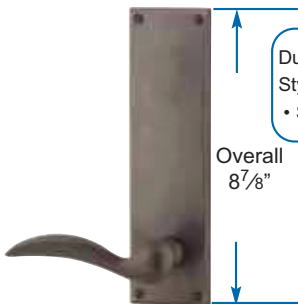

Durango Lever with Non-Keyed Style Rectangular Sandcast Bronze Plate
• Standard 2 1/8" Door Prep

Overall 8 7/8"