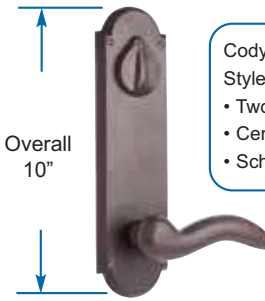

### #5 STYLE

Complete set includes Latch and Strike Plate

Overall  
7 1/4"

Cody Lever with Non-Keyed  
Style #5 Sandcast Bronze Plate  
• Standard 2 1/8" Door Prep

Overall  
8 1/8"

Butte Knob with Keyed  
Style #5 Sandcast Bronze Plate  
• Two Standard 2 1/8" Door Preps  
• Center to Center Hole Spacing 3 5/8"  
• Schlage C Keyway

Decorative  
Plate Locks

#### Non-Keyed

(complete latchset)

Function	Product Code	Sandcast Bronze Knob or Lever Style	Finish	List Price
Passage	7107	Refer to P5 ▼ ▼	Deep Burgundy (DB) Medium Bronze (MB) Silver Patina (SP) Flat Black (FB)	\$122.00
Privacy	7207			
Dummy Pair	7057			
<b>3 5/8" Center to Center- Keyed</b> (complete lockset)				
Passage/Single Keyed	7070	Refer to P5 ▼ ▼	Deep Burgundy (DB) Medium Bronze (MB) Silver Patina (SP) Flat Black (FB)	\$134.00
Passage/Double Keyed	7071			
Dummy Pair	7075			

Overall  
9 5/16"

Butte Knob with Non-Keyed  
Style #5 Sandcast Bronze Plate  
• Standard 2 1/8" Door Prep

Overall  
10"

Cody Lever with Keyed  
Style #5 Sandcast Bronze Plate  
• Two Standard 2 1/8" Door Preps  
• Center to Center Hole Spacing 5 1/2"  
• Schlage C Keyway