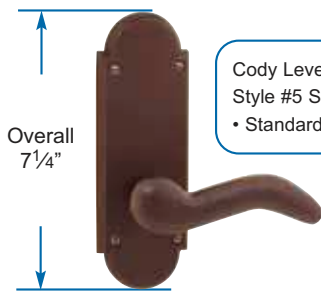

## SANDCAST BRONZE SIDEPLATE LOCKSETS

### #5 STYLE

Complete set includes Latch and Strike Plate

Overall  
7 1/4"

Cody Lever with Non-Keyed  
Style #5 Sandcast Bronze Plate  
• Standard 2 1/8" Door Prep

Overall  
8 1/8"

Butte Knob with Keyed  
Style #5 Sandcast Bronze Plate  
• Two Standard 2 1/8" Door Preps  
• Center to Center Hole Spacing 3 5/8"  
• Schlage C Keyway

Decorative  
Plate Locks