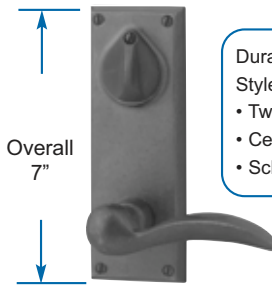

Interconnect Device	Product Code	List Price
Available for 5 1/2" C-to-C #5 Style Plate	443	\$52.00

Standard latch is 2 3/8" backset. Specify 2 3/4" backset if required.  
Handing Required for Keyed Leversets, or if Interconnect Device is specified.

## SANDCAST BRONZE SIDEPLATE LOCKSETS RECTANGULAR STYLE

Complete set includes Latch and Strike Plate

Butte Knob with Non-Keyed Style Rectangular Sandcast Bronze Plate  
• Standard 2 1/8" Door Prep

Durango Lever with Keyed Style Rectangular Sandcast Bronze Plate  
• Two Standard 2 1/8" Door Preps  
• Center to Center Hole Spacing 3 5/8"  
• Schlage C Keyway