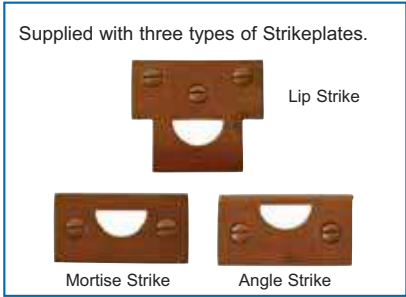

DOOR ACCESSORIES

SOLID BRASS SURFACE BOLTS

Description	Product Code	Finish	List Price
Surface Bolt 6" with 3 Strikes & Screws	8511	French Antique (US7) Oil Rubbed Bronze (US10B) Satin Nickel (US15) Pewter(US15A) Polished Chrome (US26) PVD-Lifetime Deep Burgundy (DB) Medium Bronze (MB) Silver Patina (SP) Flat Black (FB) Satin Steel (SS) Rust (R)	$34.00

Surface Bolt 12" with 3 Strikes & Screws	8512	French Antique (US7) Oil Rubbed Bronze (US10B) Satin Nickel (US15) Pewter(US15A) Polished Chrome (US26) PVD-Lifetime Deep Burgundy (DB) Medium Bronze (MB) Silver Patina (SP) Flat Black (FB) Satin Steel (SS) Rust (R)	$50.00

Surface Bolt 18" with 3 Strikes & Screws	8513	French Antique (US7) Oil Rubbed Bronze (US10B) Satin Nickel (US15) Pewter(US15A) Polished Chrome (US26) PVD-Lifetime Deep Burgundy (DB) Medium Bronze (MB) Silver Patina (SP) Flat Black (FB) Satin Steel (SS) Rust (R)	$62.00

NEW Surface Bolt 24" with 3 Strikes & Screws	8514	French Antique (US7) Oil Rubbed Bronze (US10B) Satin Nickel (US15) Pewter(US15A) Polished Chrome (US26) PVD-Lifetime Deep Burgundy (DB) Medium Bronze (MB) Silver Patina (SP) Flat Black (FB) Satin Steel (SS) Rust (R)	$74.00