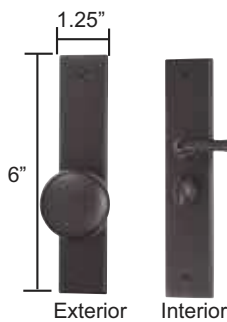

SCREEN DOOR LOCKS

Door Pulls & Accessories

Description

Arch Style

| Description | Product Code | Finish | List Price |
|-------------------------|--------------|---------------------------|------------|
| Brass Screen Door Lock | 2290 | Oil Rubbed Bronze (US10B) | } \$100.00 |
| | | Satin Nickel (US15) | |
| | | PVD-Lifetime | |
| Bronze Screen Door Lock | 2290 | Medium Bronze (MB) | } \$100.00 |
| | | Silver Patina (SP) | |