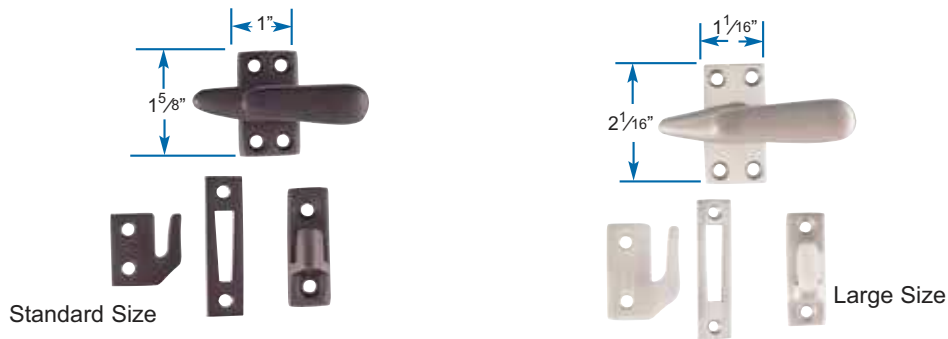

DOOR ACCESSORIES

SOLID BRASS CASEMENT LATCHES

Description	Product Code	Finish	List Price
Casement Latch, Standard Size with 3 Strikes & Screws	8703	Polished Brass (US3) French Antique (US7) Oil Rubbed Bronze (US10B)	} $16.00
Casement Latch, Large with 3 Strikes & Screws	8713	Satin Nickel (US15) Pewter (US15A) Polished Chrome (US26)	

SOLID BRASS FLUSH BOLTS

6" Brass Flush Bolt with Square Corners Includes Strike and Screws	8501	} Polished Brass (US3) French Antique (US7) Oil Rubbed Bronze (US10B) Satin Nickel (US15) Pewter (US15A) Polished Chrome (US26)	} $10.00
6" Brass Flush Bolt with Radius Corners Includes Strike and Screws	8502