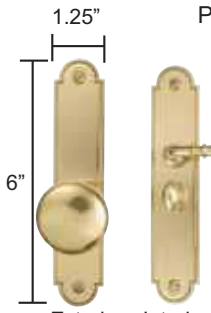

DOOR ACCESSORIES

POCKET DOOR LOCKS

Passage Function

- Fits door thickness 1³/₈" to 1³/₄"
- Standard rectangular door prep 3¹/₈" x 1³/₄"

Privacy Function

- Fits door thickness 1³/₈" to 1³/₄"
- Standard rectangular door prep 3¹/₈" x 1³/₄"
- Complete with strikeplate

Door Prep

- 3¹/₈" x 1³/₄"

| Description | Product Code | Finish | List Price |
|----------------------|--------------|---------------------------|-------------|
| Solid Brass | | | |
| Passage | 2101 | Polished Brass (US3) | } — \$22.00 |
| | | French Antique (US7) | |
| | | Oil Rubbed Bronze (US10B) | |
| Privacy | 2102 | Satin Nickel (US15) | } — \$30.00 |
| | | Pewter (US15A) | |
| Cast Bronze | | | |
| | | Polished Chrome (US26) | |
| Passage | 2101 | Deep Burgundy (DB) | } — \$22.00 |
| | | Medium Bronze (MB) | |
| Privacy | 2102 | Silver Patina (SP) | } — \$30.00 |
| | | | |
| Wrought Steel | | | |
| Passage | 2101 | Satin Steel (SS) | } — \$22.00 |
| | | Flat Black (FB) | |
| Privacy | 2102 | Rust (R) | } — \$30.00 |
| | | | |

SCREEN DOOR LOCKS

Door Pulls & Accessories

Description

Arch Style

| Description | Product Code | Finish | List Price |
|-------------------------|--------------|---------------------------|------------|
| Brass Screen Door Lock | 2290 | Oil Rubbed Bronze (US10B) | } \$100.00 |
| | | Satin Nickel (US15) | |
| | | PVD-Lifetime | |
| Bronze Screen Door Lock | 2290 | Medium Bronze (MB) | } \$100.00 |
| | | Silver Patina (SP) | |

Rectangular Style

| | | | |
|-------------------------|------|---------------------------|------------|
| Brass Screen Door Lock | 2291 | Oil Rubbed Bronze (US10B) | } \$100.00 |
| | | Satin Nickel (US15) | |
| | | PVD-Lifetime | |
| Bronze Screen Door Lock | 2291 | Medium Bronze (MB) | } \$100.00 |
| | | Silver Patina (SP) | |