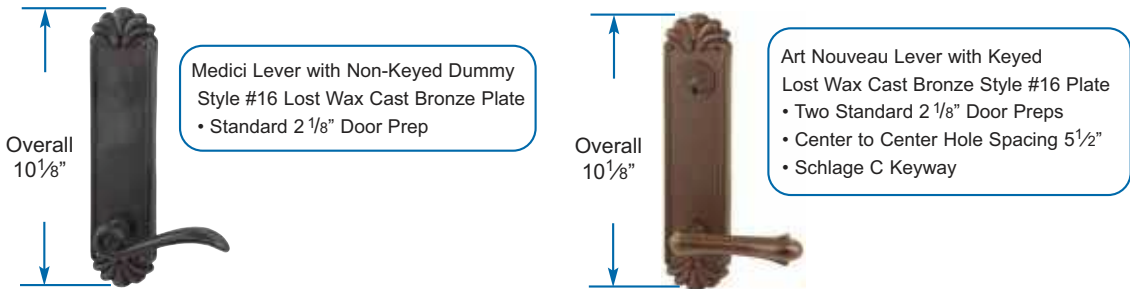

## LOST WAX CAST BRONZE SIDEPLATE LOCKSETS

### #16 STYLE

Complete set includes Latch and Strike Plate

Decorative Plate Locks

**Non-Keyed**  
(complete latchset)

Function	Product Code	Lost Wax Cast Bronze Knob or Lever Style	Finish	List Price
Passage	6102	Refer to P5 ▼ ▼ ▼	Deep Burgundy (DB) Medium Bronze (MB) Silver Patina (SP) Flat Black (FB)	\$122.00
Privacy	6202			
Dummy Pair	6052			
<b>3<sup>5</sup>/<sub>8</sub>" Center to Center- Keyed</b> (complete lockset)				
Passage/Single Keyed	6020	Refer to P5 ▼ ▼ ▼	Flat Black (FB)	\$134.00
Passage/Double Keyed	6021			
Dummy Pair	6025			

**Non-Keyed**  
(complete latchset)

Function	Product Code	Lost Wax Cast Bronze Knob or Lever Style	Finish	List Price
Passage	6702	Refer to P5 ▼ ▼ ▼	Deep Burgundy (DB) Medium Bronze (MB) Silver Patina (SP) Flat Black (FB)	\$122.00
Privacy	6802			
Dummy Pair	6752			
<b>5<sup>1</sup>/<sub>2</sub>" Center to Center- Keyed</b> (complete lockset)				
Passage/Single Keyed	6620	Refer to P5 ▼ ▼ ▼	Flat Black (FB)	\$134.00
Passage/Double Keyed	6621			
Dummy Pair	6625			

Interconnect Device	Product Code	List Price
Available for 5 <sup>1</sup> / <sub>2</sub> " C-to-C #16 Style Plate	443	\$52.00

Standard latch is 2<sup>3</sup>/<sub>8</sub>" backset. Specify 2<sup>3</sup>/<sub>4</sub>" backset if required.  
Handing Required for Keyed Leversets, or if Interconnect Device is specified.