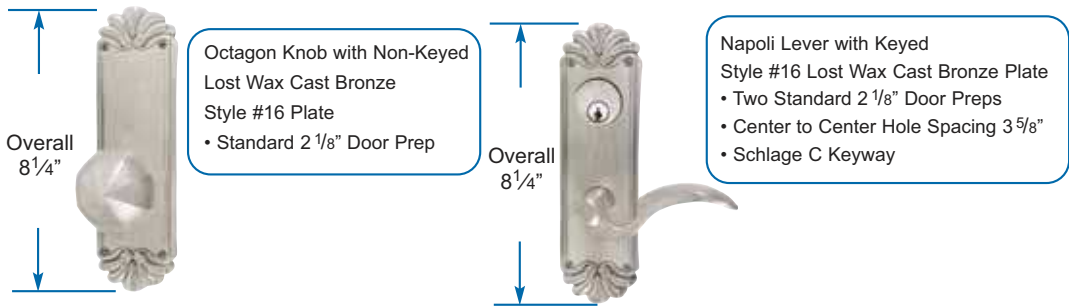

## LOST WAX CAST BRONZE SIDEPLATE LOCKSETS

### #16 STYLE

Complete set includes Latch and Strike Plate

Decorative Plate Locks

**Non-Keyed**  
(complete latchset)

Function	Product Code	Lost Wax Cast Bronze Knob or Lever Style	Finish	List Price
Passage	6102	Refer to P5 ▼ ▼ ▼	Deep Burgundy (DB) Medium Bronze (MB) Silver Patina (SP) Flat Black (FB)	\$122.00
Privacy	6202			
Dummy Pair	6052			
<b>3<sup>5</sup>/<sub>8</sub>" Center to Center- Keyed</b> (complete lockset)				
Passage/Single Keyed	6020	Refer to P5 ▼ ▼ ▼	Flat Black (FB)	\$134.00
Passage/Double Keyed	6021			
Dummy Pair	6025			

Interconnect Device	Product Code	List Price
Available for 5 <sup>1</sup> / <sub>2</sub> " C-to-C #16 Style Plate	443	\$52.00

Standard latch is 2<sup>3</sup>/<sub>8</sub>" backset. Specify 2<sup>3</sup>/<sub>4</sub>" backset if required.  
Handing Required for Keyed Leversets, or if Interconnect Device is specified.