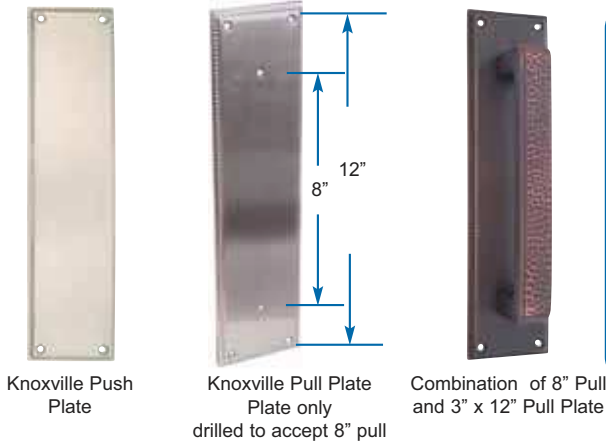

## BRASS 8" PULLS BRASS PUSH AND PULL PLATES

- Pulls
  - 8" Hole Spacing
  - Drilled and Tapped with 1/4"-20 Thread
  - Supplied with both 1/4"-20 Screws and #10-32 Screws
  - Supplied With Adapter for #10-32 Thread
  - 2 Threaded Washers
  - 2 Decorative Caps
  - Two 2" #10-32 machine screws
- 
- Push and Pull Plates
  - 3"Wx12"H
  - Supplied with 4 wood screws
  - Pull plates and pulls must be ordered separately.