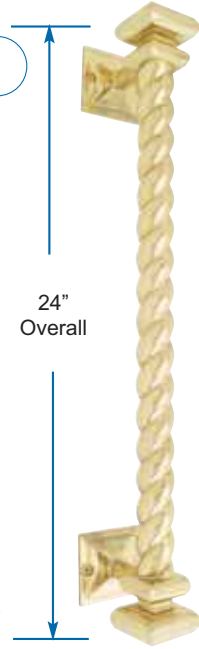

## BRASS 8" PULLS BRASS PUSH AND PULL PLATES

- Pulls
  - 8" Hole Spacing
  - Drilled and Tapped with 1/4"-20 Thread
  - Supplied with both 1/4"-20 Screws and #10-32 Screws
  - Supplied With Adapter for #10-32 Thread
  - 2 Threaded Washers
  - 2 Decorative Caps
  - Two 2" #10-32 machine screws
- 
- Push and Pull Plates
  - 3"Wx12"H
  - Supplied with 4 wood screws
  - Pull plates and pulls must be ordered separately.

### Push and Pull Plates

Knoxville Push Plate	86081	French Antique (US7) Oil Rubbed Bronze (US10B) Satin Nickel (US15) Pewter (US15A) Polished Chrome (US26) PVD-Lifetime	} <b>\$58.00</b> plate only
Knoxville Pull Plate	86082		

## CAST BRASS DOOR PULLS

- Pulls**
- 12" Hole Spacing
  - Drilled and Tapped with 1/4"-20 Thread
  - Supplied with both 1/4"-20 Screws and #10-32 Screws
  - Supplied With Adapter for #10-32 Thread
  - 2 Threaded Washers
  - 2 Decorative Caps
  - Two 2" #10-32 machine screws

Knoxville Pull Wilshire Pull Arts & Crafts Pull

Rope Style Spindle Style Scroll Style

Rope Style