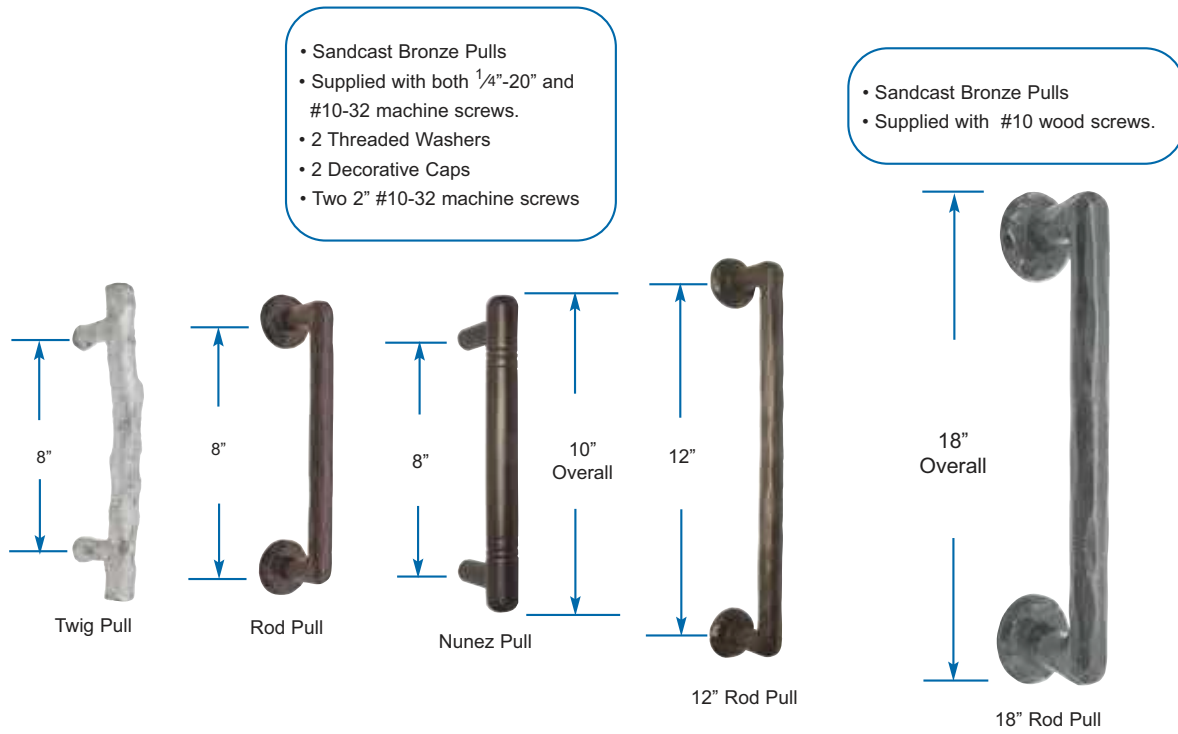

SANDCAST BRONZE DOOR PULLS

Sandcast Bronze Pulls

Description	Product Code	Finish	List Price
Bronze 8" Pulls			
Bronze Rod Pull	86088	{ Deep Burgundy (DB) Medium Bronze (MB) Silver Patina (SP) Flat Black (FB)	$90.00
Bronze Twig Pull	86090		
Bronze Nunez Pull	86160		
Bronze 12" Pulls			
Bronze Rod Pull	86068	{ Deep Burgundy (DB) Flat Black (FB)	$110.00
Bronze 18" Pulls			
Bronze Rod Pull	86089	{ Medium Bronze (MB) Silver Patina (SP)	$174.00

Door Pulls & Accessories