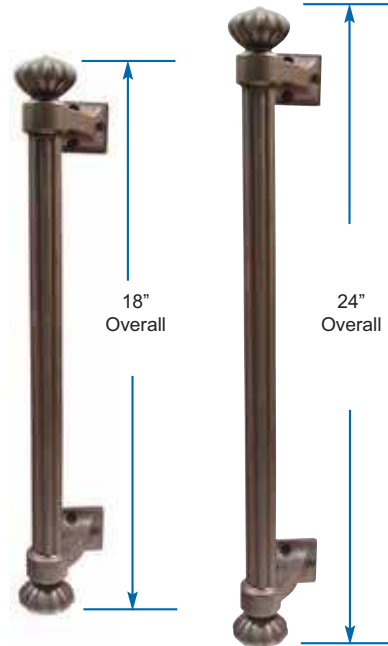

## WROUGHT STEEL PULLS

- 8" Hole Spacing
- Drilled and Tapped with 1/4"-20 Thread
- Supplied with both 1/4"-20 Screws and #10-32 Screws
- Supplied With Adapter for #10-32 Thread
- 2 Threaded Washers
- 2 Decorative Caps
- Two 2" #10-32 machine screws

### Lost Cast Wax Bronze Petal Push & Pull Plates

Petal Push Plate	86181	Deep Burgundy (DB) Medium Bronze (MB) Silver Patina (SP) Flat Black (FB)	<b>\$92.00</b>
Petal Pull Plate	86182		

Door Pulls & Accessories

## LOST WAX CAST BRONZE DOOR PULLS

- Lost Wax Cast Pulls
- Supplied with both 1/4"-20" and #10-32 machine screws.
- 2 Threaded Washers
- 2 Decorative Caps
- Two 2" #10-32 machine screws

12" Twist Pull

12" Column Pull

- Lost Wax Cast Pulls
- Supplied with #10 wood screws.

18" Column Pull

24" Column Pull