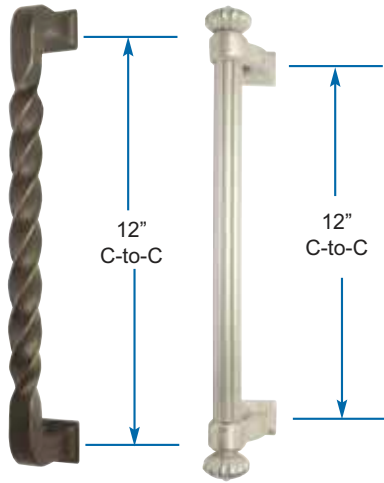

LOST WAX CAST BRONZE DOOR PULLS

- Lost Wax Cast Pulls
- Supplied with both 1/4"-20" and #10-32 machine screws.
- 2 Threaded Washers
- 2 Decorative Caps
- Two 2" #10-32 machine screws

12" Twist Pull

12" Column Pull

- Lost Wax Cast Pulls
- Supplied with #10 wood screws.