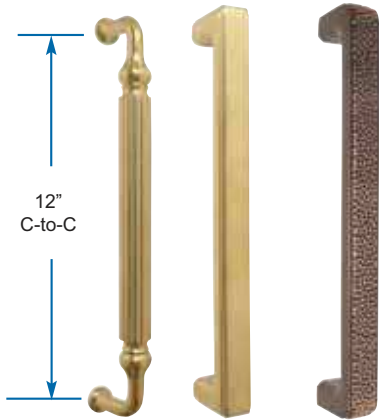

CAST BRASS DOOR PULLS

1. **Pulls**
2. 12" Hole Spacing
   - Drilled and Tapped with 1/4"-20 Thread
   - Supplied with both 1/4"-20 Screws and #10-32 Screws
   - Supplied With Adapter for #10-32 Thread
   - 2 Threaded Washers
   - 2 Decorative Caps
   - Two 2" #10-32 machine screws

Knoxville Pull Wilshire Pull Arts & Crafts Pull