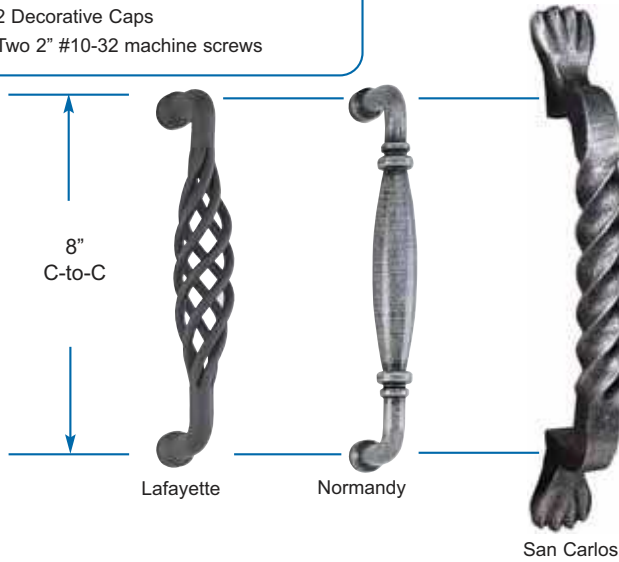

#### Brass 24" Pulls

Rope	86083	Polished Brass (US3) Oil Rubbed Bronze (US10B) Pewter (US15A)	<b>\$190.00</b>
------	-------	---	-----------------

Door Pulls & Accessories

## SANDCAST BRONZE DOOR PULLS

### Sandcast Bronze Pulls

Description	Product Code	Finish	List Price
<b>Bronze 8" Pulls</b>			
Bronze Rod Pull	86088	{ Deep Burgundy (DB) Medium Bronze (MB) Silver Patina (SP) Flat Black (FB)	<b>\$90.00</b>
Bronze Twig Pull	86090		
Bronze Nunez Pull	86160		
<b>Bronze 12" Pulls</b>			
Bronze Rod Pull	86068	{ Deep Burgundy (DB) Flat Black (FB)	<b>\$110.00</b>
<b>Bronze 18" Pulls</b>			
Bronze Rod Pull	86089	{ Medium Bronze (MB) Silver Patina (SP)	<b>\$174.00</b>

## WROUGHT STEEL PULLS

- 8" Hole Spacing
- Drilled and Tapped with 1/4"-20 Thread
- Supplied with both 1/4"-20 Screws and #10-32 Screws
- Supplied With Adapter for #10-32 Thread
- 2 Threaded Washers
- 2 Decorative Caps
- Two 2" #10-32 machine screws