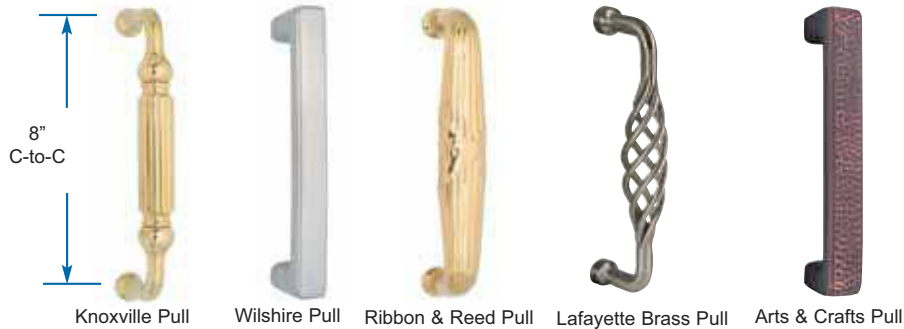

## BRASS 8" PULLS BRASS PUSH AND PULL PLATES

- Pulls
  - 8" Hole Spacing
  - Drilled and Tapped with 1/4"-20 Thread
  - Supplied with both 1/4"-20 Screws and #10-32 Screws
  - Supplied With Adapter for #10-32 Thread
  - 2 Threaded Washers
  - 2 Decorative Caps
  - Two 2" #10-32 machine screws
- 
- Push and Pull Plates
  - 3"Wx12"H
  - Supplied with 4 wood screws
  - Pull plates and pulls must be ordered separately.

### Brass 8" Pulls

(May be used separate or with pull plates)

Description	Product Code	Finish	List Price
Knoxville Pull	86077	French Antique (US7)	} <b>\$70.00</b>
Wilshire Pull	86078	Oil Rubbed Bronze (US10B)	
Ribbon & Reed Pull	86080	Satin Nickel (US15)	
Lafayette Brass Pull	86118	Pewter (US15A)	
		Polished Chrome (US26)	
		PVD-Lifetime	

### Arts & Crafts 8" Pull

(May be used separate or with pull plates)

Arts & Crafts Pull	86079	Oil Rubbed Bronze (US10B) Satin Nickel (US15) PVD-Lifetime	} <b>\$70.00</b>
--------------------	-------	--	------------------