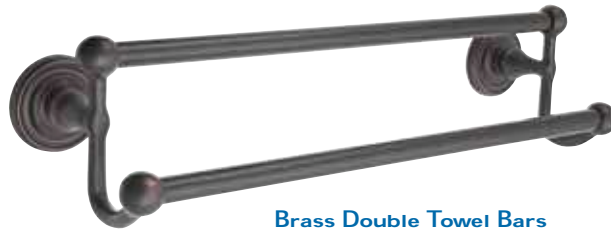

SOLID BRASS BATH HARDWARE

Brass Towel Ring
with #8 Rosette

Brass Towel Ring
with Ribbon & Reed Rosette

Description	Product Code	Rosette	Finish	List Price
Brass Towel Ring 6½" Diameter	2601	Regular	Polished Brass (US3) French Antique (US7) Oil Rubbed Bronze (US10B) Satin Nickel (US15) Pewter (US15A) Polished Chrome (US26) PVD-Lifetime	\$38.00
		Rope Lancaster Style #8 Ribbon & Reed Oval Rectangular		

Brass Towel Bar
with #8 Rosette

Description	Product Code	Rosette	Finish	List Price
18" Brass Towel Bar	26021	Regular Rope Lancaster Style #8 Ribbon & Reed Oval Rectangular	Polished Brass (US3) French Antique (US7) Oil Rubbed Bronze (US10B) Satin Nickel (US15) Pewter (US15A) Polished Chrome (US26) PVD-Lifetime	\$54.00
24" Brass Towel Bar	26022			\$58.00
30" Brass Towel Bar	26023			\$64.00

Brass Double Towel Bars
with Regular Rosettes

Description	Product Code	Rosette	Finish	List Price
18" Brass Double Towel Bar	26031	Regular Rope Lancaster Style #8 Ribbon & Reed Oval Rectangular	Polished Brass (US3) French Antique (US7) Oil Rubbed Bronze (US10B) Satin Nickel (US15) Pewter (US15A) Polished Chrome (US26) PVD-Lifetime	\$106.00
24" Brass Double Towel Bar	26032			\$112.00
30" Brass Double Towel Bar	26033			\$122.00

Bath
Hardware

SOLID BRASS BATH HARDWARE

Brass Paper Holder Style 1
with Rope Rosette

Brass Paper Holder Style 1
with Ribbon & Reed Rosette

Description	Product Code	Rosette	Finish	List Price
Brass Paper Holder Style 1	2604	Regular	Polished Brass (US3) French Antique (US7) Oil Rubbed Bronze (US10B) Satin Nickel (US15) Pewter (US15A) Polished Chrome (US26) PVD-Lifetime	\$40.00
		Rope Lancaster Style #8 Ribbon & Reed Oval Rectangular		