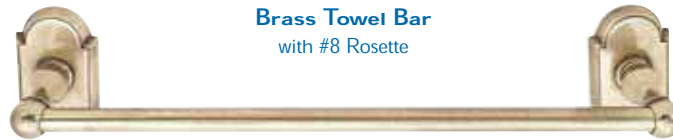

SOLID BRASS BATH HARDWARE

Brass Towel Ring
with #8 Rosette

Brass Towel Ring
with Ribbon & Reed Rosette

Description	Product Code	Rosette	Finish	List Price
Brass Towel Ring 6½" Diameter	2601	Regular	Polished Brass (US3) French Antique (US7) Oil Rubbed Bronze (US10B) Satin Nickel (US15) Pewter (US15A) Polished Chrome (US26) PVD-Lifetime	\$38.00
		Rope Lancaster Style #8 Ribbon & Reed Oval Rectangular		

Brass Towel Bar
with #8 Rosette

Description	Product Code	Rosette	Finish	List Price
18" Brass Towel Bar	26021	Regular Rope Lancaster Style #8 Ribbon & Reed Oval Rectangular	Polished Brass (US3) French Antique (US7) Oil Rubbed Bronze (US10B) Satin Nickel (US15) Pewter (US15A) Polished Chrome (US26) PVD-Lifetime	\$54.00
24" Brass Towel Bar	26022			\$58.00
30" Brass Towel Bar	26023			\$64.00

Brass Double Towel Bars
with Regular Rosettes

Description	Product Code	Rosette	Finish	List Price
18" Brass Double Towel Bar	26031	Regular Rope Lancaster Style #8 Ribbon & Reed Oval Rectangular	Polished Brass (US3) French Antique (US7) Oil Rubbed Bronze (US10B) Satin Nickel (US15) Pewter (US15A) Polished Chrome (US26) PVD-Lifetime	\$106.00
24" Brass Double Towel Bar	26032			\$112.00
30" Brass Double Towel Bar	26033			\$122.00

Bath
Hardware

SOLID BRASS BATH HARDWARE

Brass Paper Holder Style 1
with Rope Rosette

Brass Paper Holder Style 1
with Ribbon & Reed Rosette

Description	Product Code	Rosette	Finish	List Price
Brass Paper Holder Style 1	2604	Regular	Polished Brass (US3) French Antique (US7) Oil Rubbed Bronze (US10B) Satin Nickel (US15) Pewter (US15A) Polished Chrome (US26) PVD-Lifetime	\$40.00
		Rope Lancaster Style #8 Ribbon & Reed Oval Rectangular		